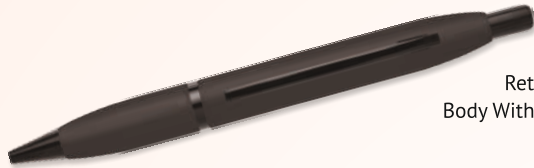

SR. 135

Black Shining Cap
and Body with Chrome Finish

SR. 136

Trendy Full Black
Body with Black Finish

SR. 140

Retractable Black
Matte Pen with Chrome Finish

SR. 145

Black Glossy Body with
Chrome Cap and Chrome Finish

SR. 168

Black Matte Body
with Chrome Cap
and Chrome Finish

SR. 170

Dull Chrome Cap
and Barrel with
Chrome Shining Finish

SR. 177

Sleep Design Black
Matte with Satin Finish

SR. 179

Slim Pen Black Matte
with Chrome Finish

SR. 181

New Triangle Design
Body With Black Matte
and Chrome finish

SR. 182

New Triangle Design Body with Black Matte and Black Finish

SR. 183

Elegant Black Shining Body with Nickle Satin Cap and Gold Finish

SR. 184

Retractable Pen Thick Body With Black Matte Color and Black Finish

SR. 185

Fresh White Color Cap and Body with Satin Finish

SR. 186

Matte Blue Cap and Body with Satin Finish

SR. 187

Matte New Red Cap and Body with Satin Finsh